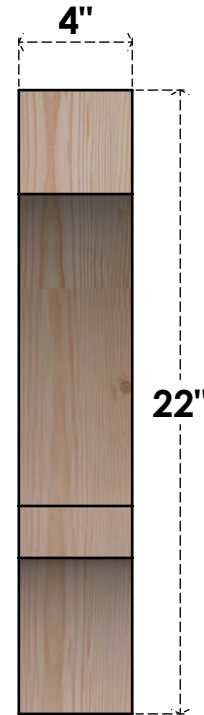

BRC04X22X22BOA00RDF

4"W X 22"D X 22"H BALBOA ROUGH SAWN BRACE, DOUGLAS FIR

SIDE

FRONT

EKENA MILLWORK
2300 WEST MAIN ST.
CLARKSVILLE, TX 75426
TOLL FREE: 866-607-0453
WWW.EKENAMILLWORK.COM

NOTES

1. INSTALLATION TO BE COMPLETED IN ACCORDANCE WITH MANUFACTURER'S SPECIFICATIONS.
2. DRAWING MAY NOT BE TO SCALE
3. THIS DRAWING IS INTENDED FOR DESIGN AND PLANNING PURPOSES ONLY.
4. ALL INFORMATION CONTAINED HEREIN WAS CURRENT AT THE TIME OF DEVELOPMENT BUT MUST BE REVIEWED AND APPROVED BY THE PRODUCT MANUFACTURER TO BE CONSIDERED ACCURATE.
5. PRODUCTS ARE NOT KILN DRIED. THIS ITEM IS UNIQUE AND WILL CONTAIN THE NATURAL VARIATIONS THAT THE WOOD SPECIES OFFERS. THIS MAY RESULT IN VARIATIONS UP TO 1/4"