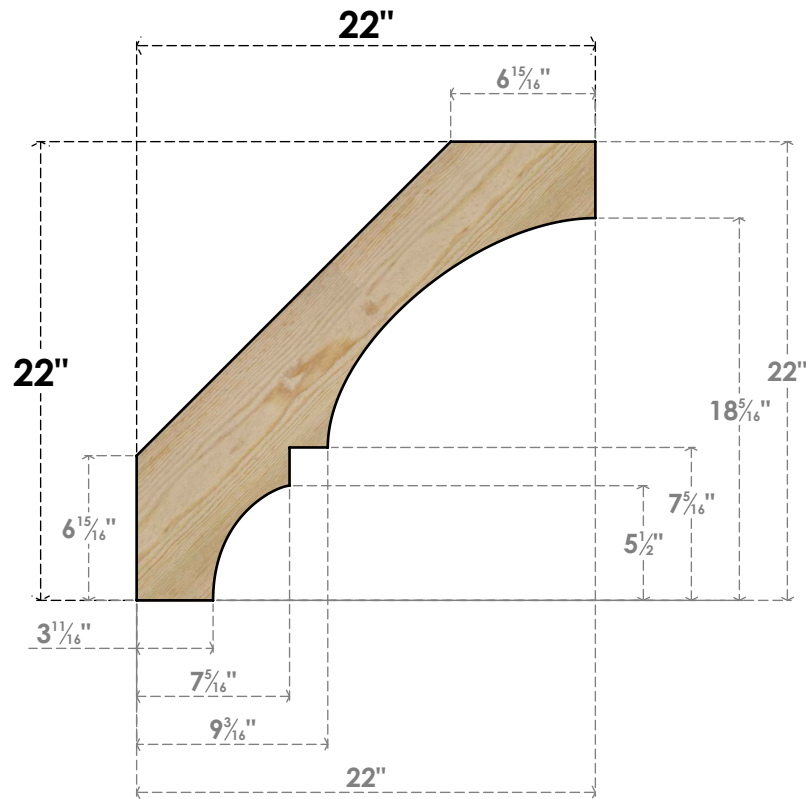

BRC04X22X22BOA00RDF

4"W X 22"D X 22"H BALBOA ROUGH SAWN BRACE, DOUGLAS FIR

SIDE

FRONT

EKENA MILLWORK
2300 WEST MAIN ST.
CLARKSVILLE, TX 75426
TOLL FREE: 866-607-0453
WWW.EKENAMILLWORK.COM

NOTES

1. INSTALLATION TO BE COMPLETED IN ACCORDANCE WITH MANUFACTURER'S SPECIFICATIONS.
2. DRAWING MAY NOT BE TO SCALE
3. THIS DRAWING IS INTENDED FOR DESIGN AND PLANNING PURPOSES ONLY.
4. ALL INFORMATION CONTAINED HEREIN WAS CURRENT AT THE TIME OF DEVELOPMENT BUT MUST BE REVIEWED AND APPROVED BY THE PRODUCT MANUFACTURER TO BE CONSIDERED ACCURATE.
5. PRODUCTS ARE NOT KILN DRIED. THIS ITEM IS UNIQUE AND WILL CONTAIN THE NATURAL VARIATIONS THAT THE WOOD SPECIES OFFERS. THIS MAY RESULT IN VARIATIONS UP TO 1/4"